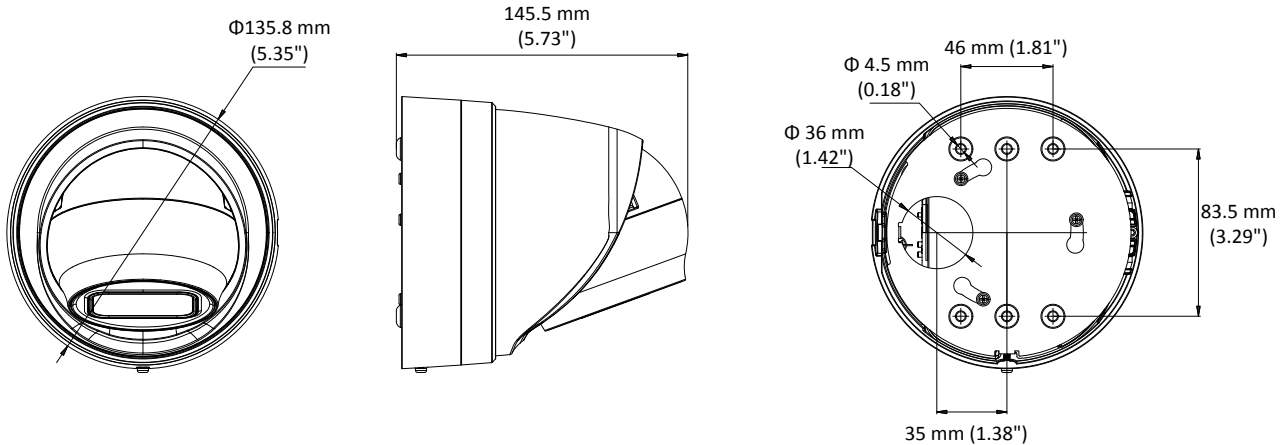

Day/Night Switch	Auto/Schedule/Triggered by Alarm In
<b>Network</b>	
Network Storage	Support Micro SD/SDHC/SDXC card (128G), local storage and NAS (NFS,SMB/CIFS), ANR
Alarm Trigger	Motion detection, video tampering, network disconnected, IP address conflict, illegal login, HDD full, HDD error, Alarm input, Alarm output
Protocols	TCP/IP, ICMP, HTTP, HTTPS, FTP, DHCP, DNS, DDNS, RTP, RTSP, RTCP, PPPoE, NTP, UPnP, SMTP, SNMP, IGMP, 802.1X, QoS, IPv6, Bonjour
General Function	One-key reset, anti-flicker, three streams, heartbeat, password protection, privacy mask, watermark, IP address filter
API	ONVIF (PROFILE S, PROFILE G), PSIA, CGI, ISAPI
Simultaneous Live View	Up to 6 channels
User/Host	Up to 32 users 3 levels: Administrator, Operator and User
Client	iVMS-4200, iVMS-4500, iVMS-5200
Web Browser	IE8+, Chrome 31.0-44, Firefox 30.0-51, Safari 8.0+
<b>Interface</b>	
Audio	1 input (line in, 3.5 mm), 1 output (3.5 mm), single track
Communication Interface	1 RJ45 10M/100M self-adaptive Ethernet port
Alarm	1 input, 1 output (max. 12 VDC, 30 mA)
Video Output	1Vp-p composite output (75 Ω/BNC)
On-board storage	Built-in Micro SD/SDHC/SDXC slot, up to 128 GB
SVC	H.264 encoding supports
Reset Button	Support
<b>Audio</b>	
Environment Noise Filtering	Support
Audio Sampling Rate	16 kHz
<b>General</b>	
Operating Conditions	-30 °C to +60 °C (-22 °F to +140 °F), Humidity 95% or less (non-condensing)
Power Supply	12 VDC ± 25%, PoE (802.3af) Terminal block for DC input
Power Consumption and Current	12 VDC, 0.85A, max. 10W PoE (802.3af, 37V to 57V), 0.20 A to 0.31 A, max. 11.5W
Protection Level	IP67, IK10
Material	Metal
Dimensions	Φ 135.8 mm × 145.5 mm (Φ 5.35" × 5.73")
Weight	With Package: Approx. 1220 g (2.69 lb.) Camera: Approx. 1060 g (2.34 lb.)

## Dimensions